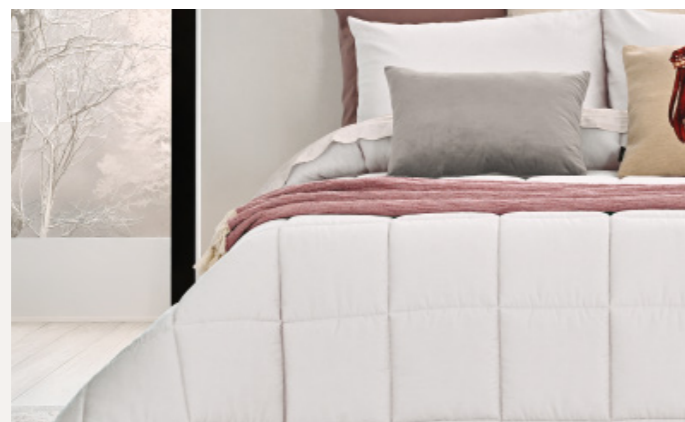

BRANCO

MEDIDAS
MEASURES | MEDIDAS
2.50 x 2.60 m
2 almofadas cheias
50 x 60 cm c/fecho
2 cushions with filling and zip
2 cojines c/ relleno y cremallera

2.00 x 2.60 m
1 almofada cheia
50 x 60 cm c/fecho
1 cushion with filling and zip
1 cojin c/ relleno y cremallera

COMPOSIÇÃO
COMPOSITION | COMPOSICION
100% cetim algodão 300 fios
satin cotton | cetim algodón

ENCHIMENTO
FILLING | RELLENO
100% poliéster 150 gr/m²

COLCHA ACOLCHOADA
QUILTED BEDSPREAD